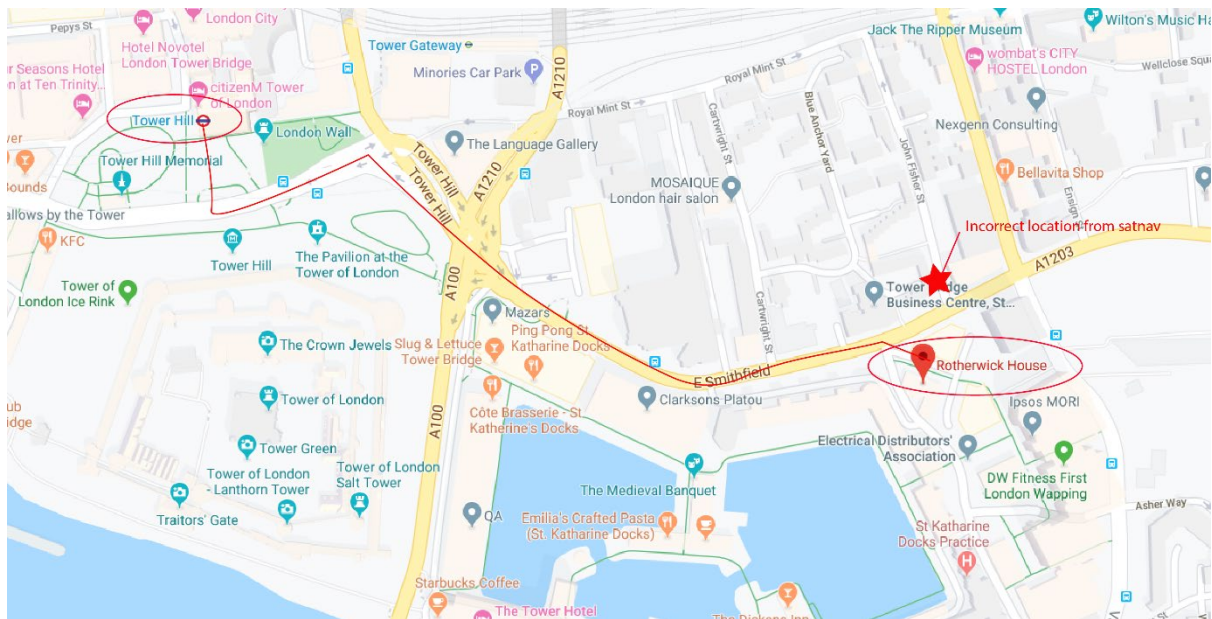

BESA Head Office Directions

Rotherwick House
3 Thomas More Street
St Katharine's & Wapping
London E1W 1YZ

**Please note that using the postcode takes you to the wrong building.
See the instructions and map below.**

Nearest Mainline Stations:

Liverpool Street
Fenchurch Street

Nearest Underground Station:

Tower Hill (District Line & Circle Line)

Nearest Carpark:

City Quay Carpark, Thomas More Street

When approaching on foot from Tower Hill, walk along East Smithfield to the junction of Thomas More Street on the right and use the gates shown below. Go through the gates and turn right. Rotherwick House is the first building on the right. Use the steps to enter reception.